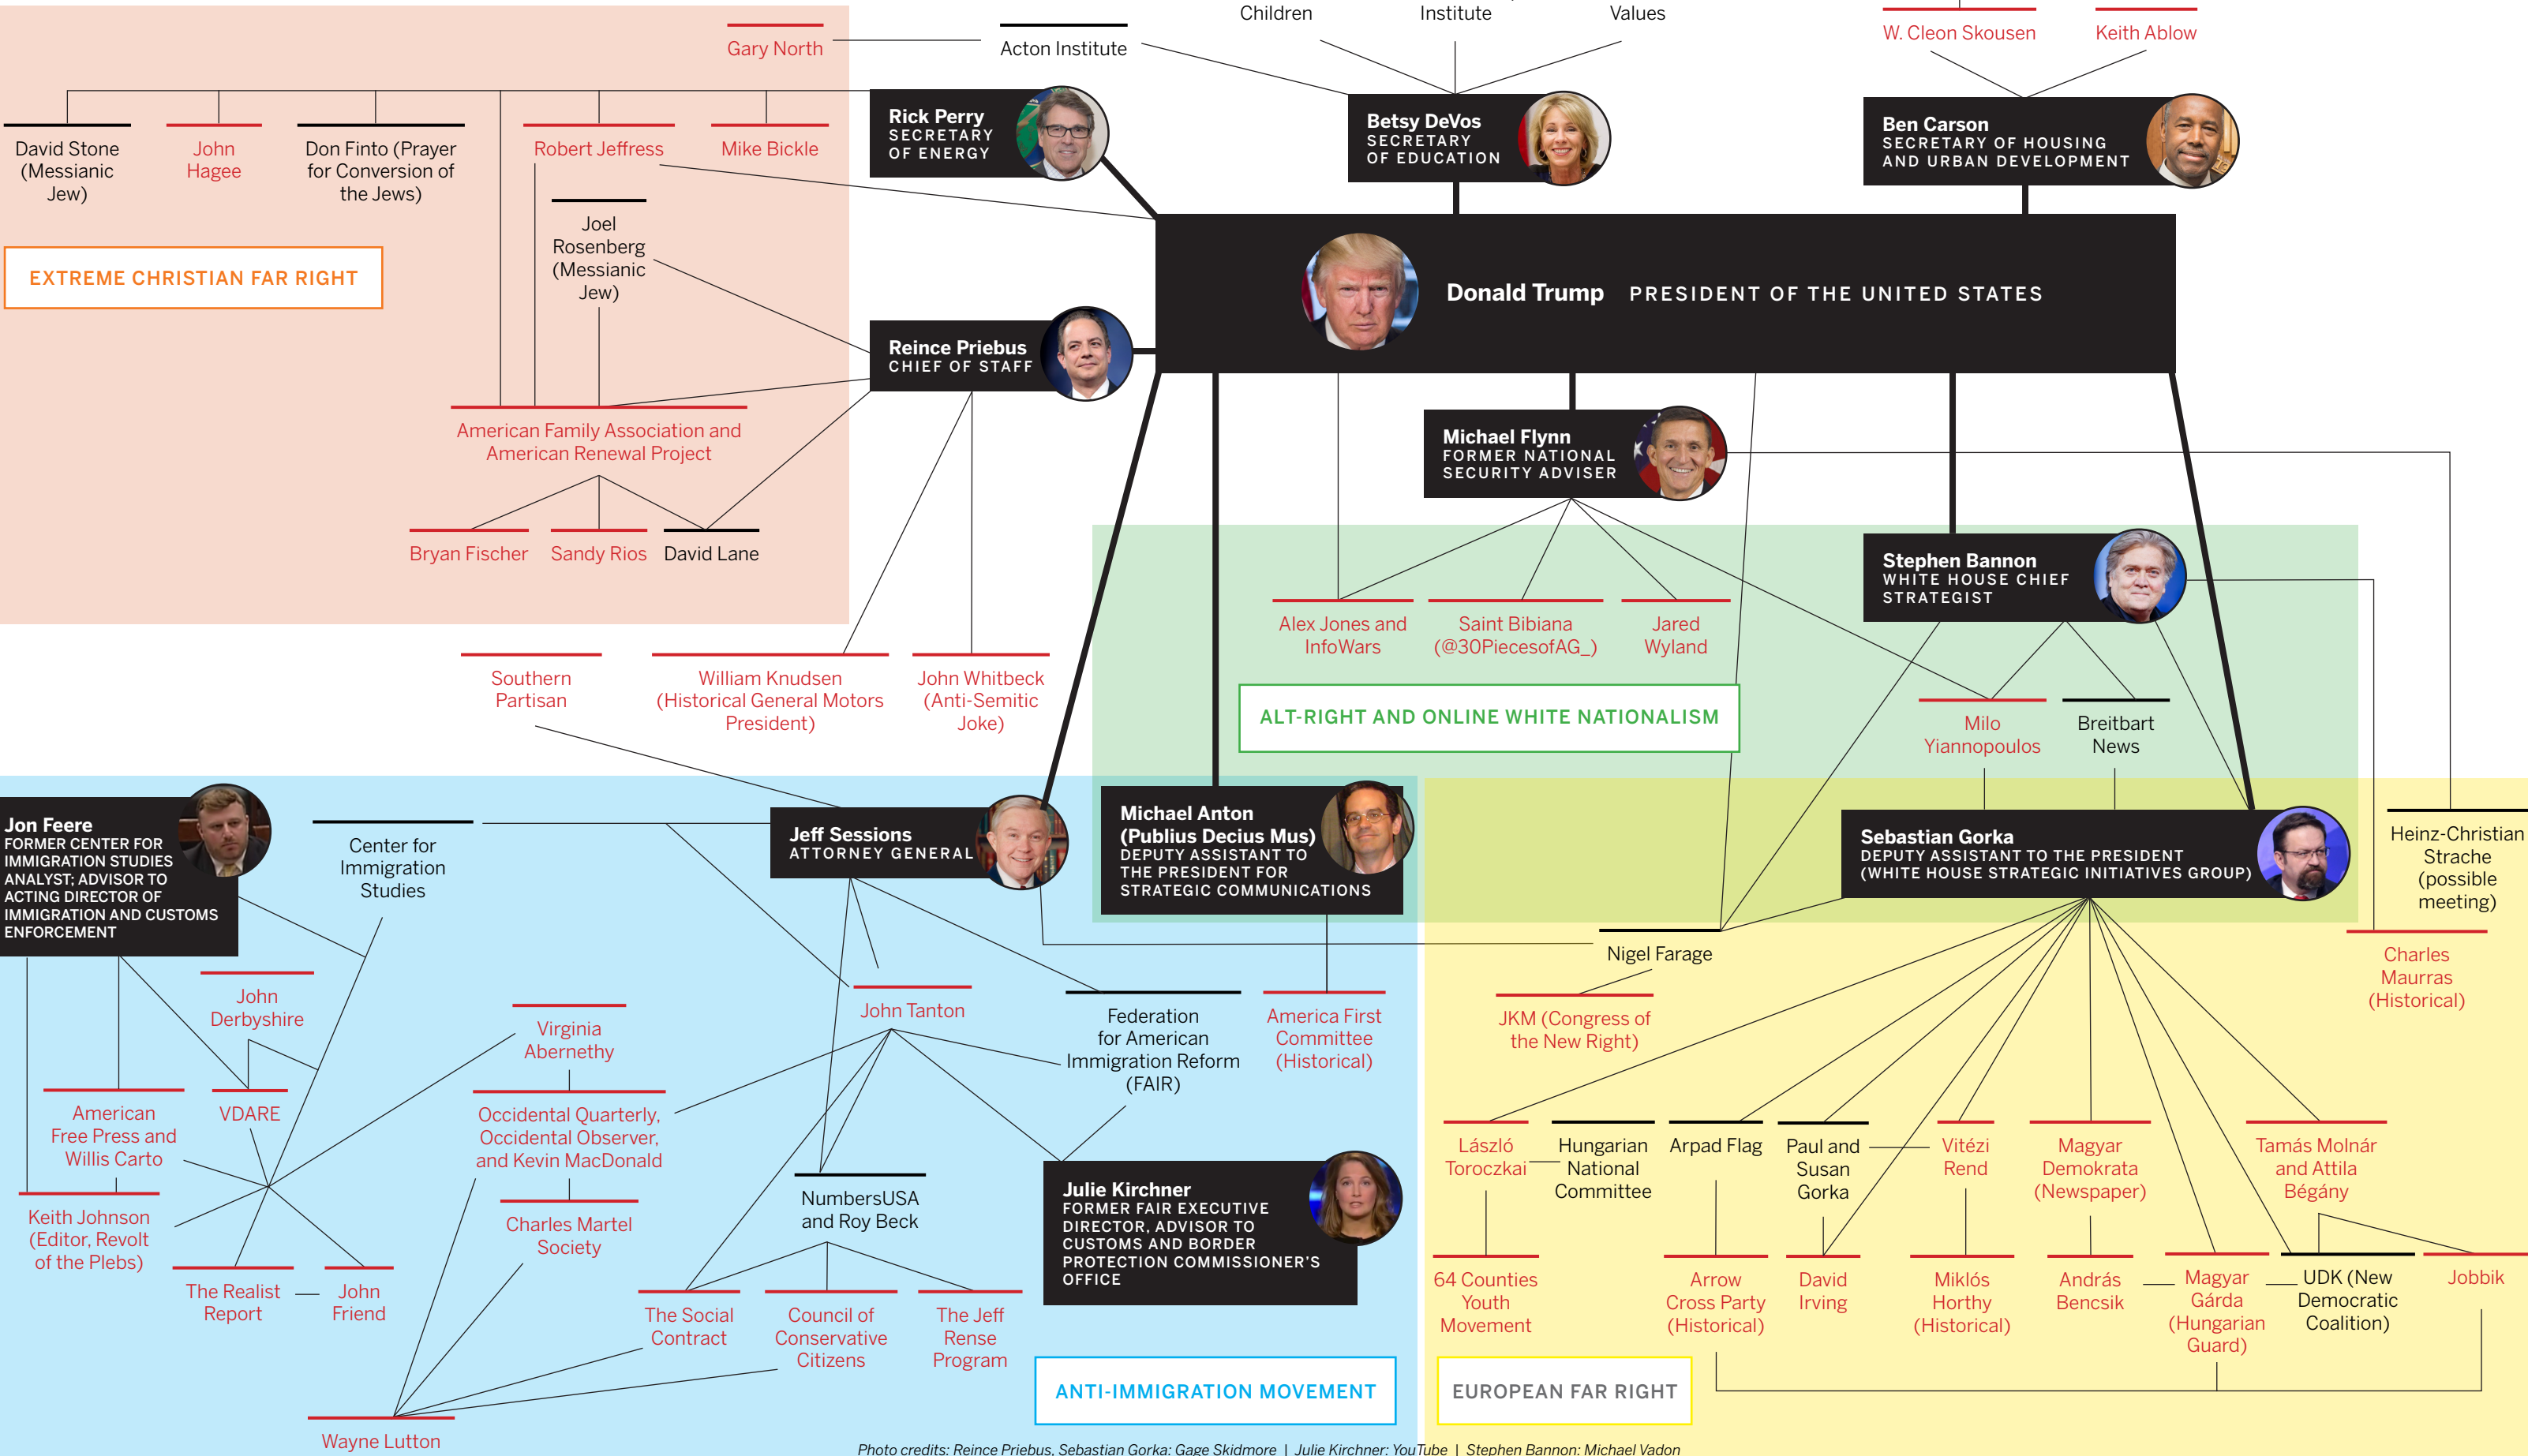

Trump Administration Ties to Anti-Semitism

KEY Pictures = current or former Trump Administration officials
Red = individuals/organizations that are anti-Semitic or have made anti-Semitic remarks
Black = individuals/organizations of concern to the Jewish community

Photo credits: Reince Priebus, Sebastian Gorka: Gage Skidmore | Julie Kirchner: YouTube | Stephen Bannon: Michael Vadon